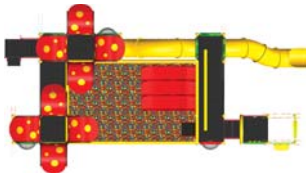

3 to 5 years

CHILD CAPACITY

24

COMPONENTS:

- Netting • Ball Pool Entrance Cushion Step • Small Castle Dancing Balloon Banner With Door • Ballpool • Access Ladder 2ft • Rung Ladder(18") 2' • Straight Tube Slide 2' • 4' Crawl Tube (1 x 4' Tube) • Mesh Enclosure wt Steering Wheel • Tic-Tac-Toe • Little Flower Panel • Bubble Panel • Control Panel • Lion Panel • Racing Panel

KID QUBES

KQB-029-A01-00

ACTUAL EQUIPMENT SIZE

10.67m x 5.95m x 3.70m

MINIMUM RECOMMENDED PLAY AREA

14.67m x 9.95m

USER AGE

3 to 5 years

CHILD CAPACITY

44

COMPONENTS:

- Apple Tree Overhead Panel • 2' Rise Transition Step Link • 50" Tall Ship Counter Panel • Access Ladder 2'
- Access Ladder 3' • Borneo Jungle Roof (SQ) • Bubble Panel • Caterpillar Crawl Tube • Compass Panel
- Control Panel • Helicopter Balcony With Steering Wheel • Jumbo Skill • Kaleidoscope Panel • Leopard Panel
- Lion Panel • Grass Panel • Park Circle Panel • Rhino Assy • Rung Enclosure wt Steering Wheel
- 'S' Tube Slide 3' (reversd) • Square Deck • Tic-Tac-Toe • Transfer Platform 3' • Treadmill Panel • Triple Slide Deck • Triple Slide Mesh Enclosure - Bee • Triple Slide Deck Mesh Enclosure - Palm • Triple Wave Slide 3' • Tropicana Seater Panel • Welcome Arch Panel (Safari)